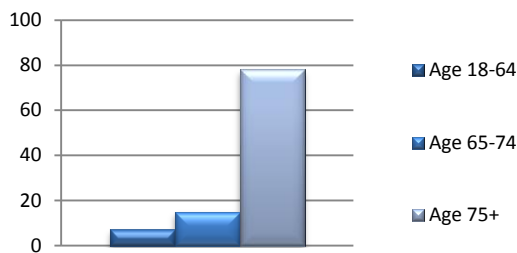

## FOOT FRIENDLY

**0-12 month postal: 25,046**

Foot Friendly is a leading mail order catalogue selling a range of shoes, boots and hosiery. A wide range of products to help soothe, relieve and pamper feet and legs are also available. These products are designed for an older, less agile audience and include easy to put on items and accessories for easy living. The product range includes wide fitting shoes, slippers, corn removal creams, comfort insoles, knee warmers and shoes deodorisers. Customers have mainly been recruited via inserts, off the page advertising as well as catalogue mailings.

### Profile, Interests and Lifestyle

- 100% mail order buyers.
- 88% homeowners.
- 70% enjoy gardening.
- 60% enjoy travelling and holidays.
- 60% have a magazine subscription.
- 73% have grown up families.