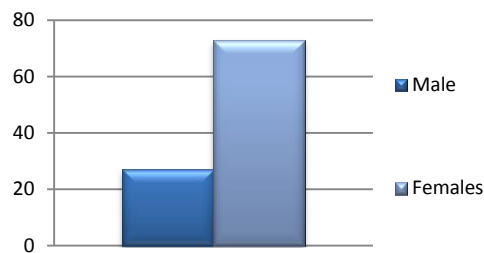

## FOOT FRIENDLY

**0-12 month postal: 25,046**

Foot Friendly is a leading mail order catalogue selling a range of shoes, boots and hosiery. A wide range of products to help soothe, relieve and pamper feet and legs are also available. These products are designed for an older, less agile audience and include easy to put on items and accessories for easy living. The product range includes wide fitting shoes, slippers, corn removal creams, comfort insoles, knee warmers and shoes deodorisers. Customers have mainly been recruited via inserts, off the page advertising as well as catalogue mailings.

### Profile, Interests and Lifestyle

- 100% mail order buyers.
- 88% homeowners.
- 70% enjoy gardening.
- 60% enjoy travelling and holidays.
- 60% have a magazine subscription.
- 73% have grown up families.