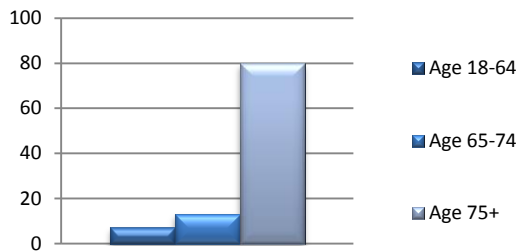

## KINGSTOWN SWEEPS BUYERS

**0-12 month postal: 202,974**

The Kingstown Sweeps Buyers file contains buyers who have purchased from All The Very Best, Foot Friendly, Healthy Living Direct, Housewares Direct, Affordable Choices or one of the other Kingstown catalogues. All of the Kingstown buyers are automatically entered into a sweepstake draw to try and win up to £75,000 with every purchase. The company has a high level of repeat shoppers and a loyal database of customers. This sought after list is limited to approved rentals and has a larger volume of regular users.

### Profile, Interests and Lifestyle

- 100% mail order buyers.
- 61% homeowners.
- 71% retired.
- 47% enjoy gardening.
- 72% have incomes of £15k+.
- 31% support health related charities.
- 39% play the lottery.
- 24% donate to animal charities.