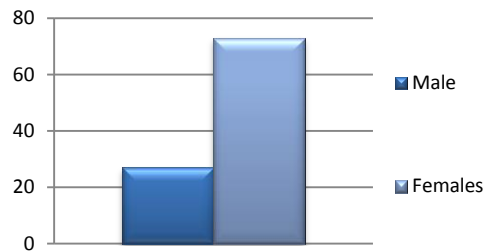

## KINGSTOWN SWEEPS BUYERS

**0-12 month postal: 202,974**

The Kingstown Sweeps Buyers file contains buyers who have purchased from All The Very Best, Foot Friendly, Healthy Living Direct, Housewares Direct, Affordable Choices or one of the other Kingstown catalogues. All of the Kingstown buyers are automatically entered into a sweepstake draw to try and win up to £75,000 with every purchase. The company has a high level of repeat shoppers and a loyal database of customers. This sought after list is limited to approved rentals and has a larger volume of regular users.

### Profile, Interests and Lifestyle

- 100% mail order buyers.
- 61% homeowners.
- 71% retired.
- 47% enjoy gardening.
- 72% have incomes of £15k+.
- 31% support health related charities.
- 39% play the lottery.
- 24% donate to animal charities.