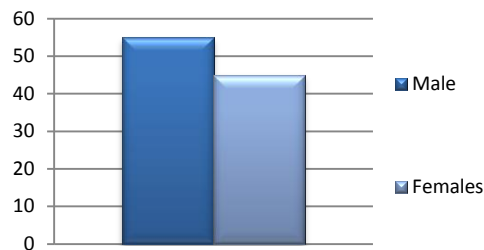

THE CONNOISSEUR FILE

0-12 month postal: 344,816

The Connoisseur File contains over 250,000 names of consumers that are subscribers to museums, art galleries and other places of interest. The data is drawn from a range of contributors, including galleries, cultural events and attractions. The consumers on this file tend to be in professional occupations and have above average household incomes. Although avid savers these consumers live in houses with high values and regularly donate to charity.

Profile, Interests and Lifestyle

- Income £30k-£70k.
- High proportion of active business people.
- Active investors and property owners.
- Many take holiday's overseas.
- Regular charity donors.
- Read broadsheet newspapers.
- Over 50% have spent £750+ of fine art, antiques and cultural interests.